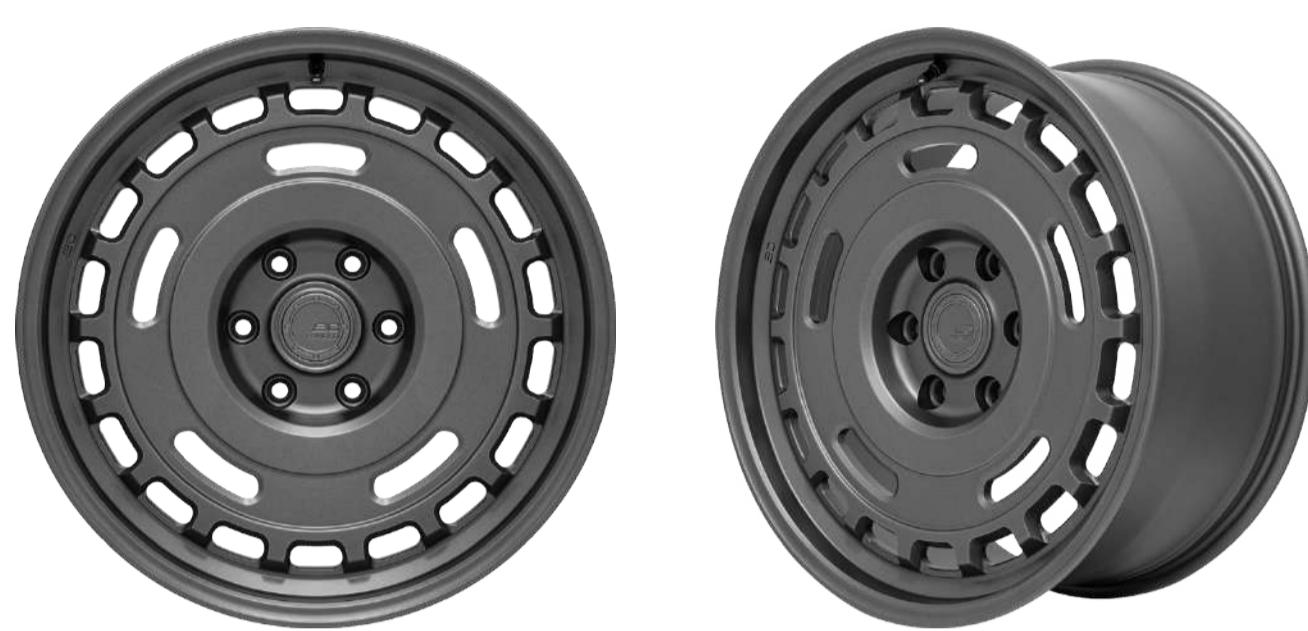

▶ 1-PIECE

**AF**  
Series  
18"-24"

AF18

AF55 (5-LUG ONLY)

AF616 (6-LUG ONLY)

**TPX**  
Series  
18"-22"

TPX65

**MKP**  
Series  
20"-24"

MKP25 (5-LUG ONLY)

**TR**  
Series  
17"-22"

TR07

TR07A

▶ 2-PIECE

**MHE**  
Series  
18"-23"

MHE910

**LE**  
Series  
17"-23"

LE910

**MLE**  
Series  
17"-23"

MLE910

**HCK**  
Series  
19"-23"

HCK855 (5-LUG ONLY)

HCK855S (5-LUG ONLY)

**HCS**  
Series  
18"-23"

HCS75 (5-LUG ONLY)