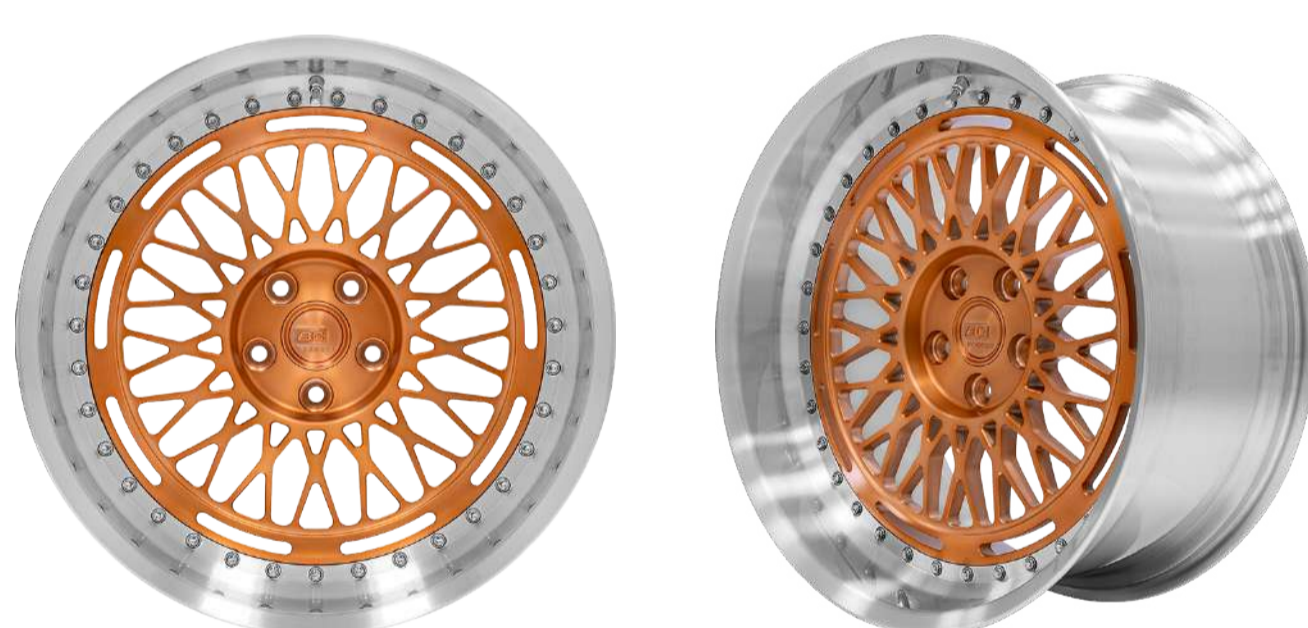

▶ 1-PIECE

**AF**  
Series  
18"-24"

AF18

AF55 (5-LUG ONLY)

AF616 (6-LUG ONLY)

**TPX**  
Series  
18"-22"

TPX65

**MKP**  
Series  
20"-24"

MKP25 (5-LUG ONLY)

**TR**  
Series  
17"-22"

TR07

TR07A

▶ 2-PIECE

**MHE**  
Series  
18"-23"

MHE910

**LE**  
Series  
17"-23"

LE910

**MLE**  
Series  
17"-23"

MLE910

**HCK**  
Series  
19"-23"

HCK855 (5-LUG ONLY)

HCK855S (5-LUG ONLY)

**HCS**  
Series  
18"-23"

HCS75 (5-LUG ONLY)